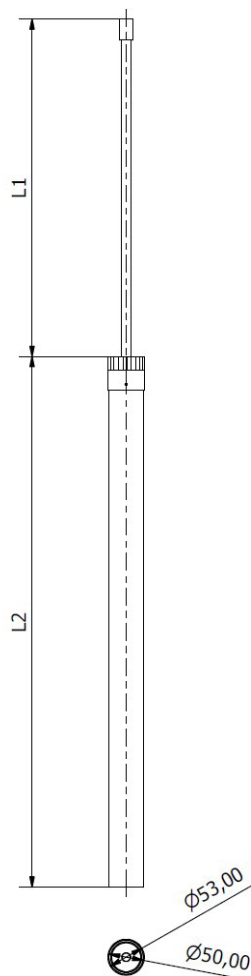

TUBE TRQ-BRDG

DESCRIPTION

Tube TQR-BRDG is a minimalistic tubular luminaire made up of a white polycarbonate diffuser, with a 6W single LED built-in.w

TECHNICAL SPECIFICATIONS

Ref.	Supply Voltage V AC	Power W	Flux lm	Color Temp. K	CRI	Length mm
FNC-400-030-NAB-5GC	230-240	6	610	4000	>80	300
FNC-400-060-NAB-5GD						600

DIMENSIONS

- L1 = under request
- L2 = Max. 2.000 mm

5 year guarantee

The specifications of the product may be modified without notice.
© SAKMA Electrónica Industrial. All Rights Reserved.